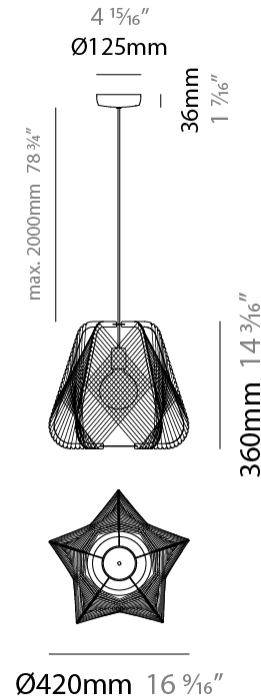

ONNA SUSPENSION

D111183-

base number   Finish Options   Finish Options   Finish Options

1. To build a product code in our configurator select the specify button on the base model # product page
2. To build a manual product code on this datasheet choose from the options listed below in blue font and add the suffix to the base model #

GENERAL

Series: Onna
Partner: Ole
Division: Design
Installation: Suspension
Product Type: Pendant
Mounting Location: Ceiling

PHYSICAL

Shape: Abstract
Diameter (mm): 420
Diameter (in): 16 ⁹/₁₆
Height (mm): 360
Height (in): 14 ³/₁₆
Max. Overall Height (mm): 2360
Max. Overall Height (in): 95 ¹⁵/₁₆
Fixture Finish: BEI / BLK / BLU / COG / DGN / GRY / MRN / MOC / MUS / OLV / SIL / STN / TER / WHI
Holder Finish: MWH/MBK/CHR/SNI
Accent Finish: MWH / MBK
Fixture Material: Fabric Cord / Metal
Primary Material: Fabric - Recycled
Cable Details: 2000mm/78 3/4" Transparent Cable

ELECTRICAL

Number of Lamps: 1
Lamp Type: LED Retrofit
Lamp Shape: A19
Bulb Included: Bulb Not Included
Max. Wattage Per Lamp (W): 20
Lamp Base: E26
Input Voltage (V): 120
Upon Request: 277Vac / GU24

LED

OPTICAL

RATINGS AND CERTIFICATIONS

Certified By: Certified for North American Standards
IP rating: IP20

PROJECT
TYPE
SPECIFIER
QUANTITY
DATE