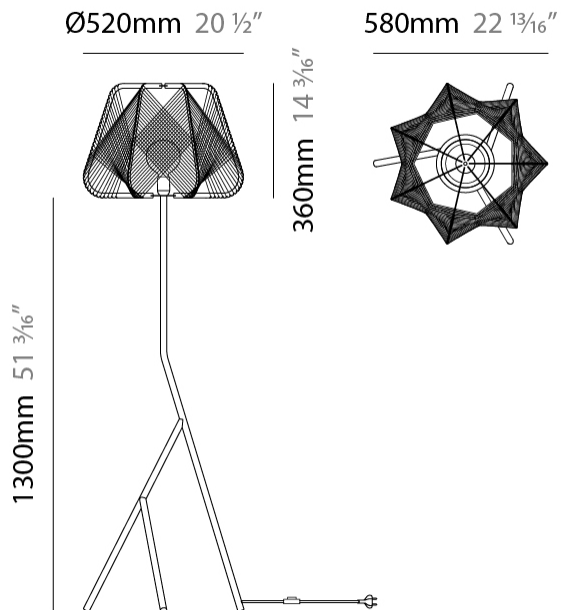

PROJECT	_____
TYPE	_____
SPECIFIER	_____
QUANTITY	_____
DATE	_____

ONNA PORTABLE

D114025-

base number   Finish
Options

1. To build a product code in our configurator select the specify button on the base model # product page
2. To build a manual product code on this datasheet choose from the options listed below in blue font and add the suffix to the base model #

GENERAL

Series: Onna _____
Partner: Ole _____
Division: Design _____
Installation: Portable _____
Product Type: Floor _____
Mounting Location: Floor _____

PHYSICAL

Shape: Abstract _____
Diameter (mm): 520 _____
Diameter (in): 20 ½ _____
Height (mm): 1660 _____
Height (in): 65 ⅜ _____
Fixture Finish: [BEI](#) / [BLK](#) / [BLU](#) / [COG](#) / [DGN](#) / [GRY](#) / [MRN](#) / [MOC](#) / [MUS](#) / [OLV](#) / [SIL](#) / [STN](#) / [TER](#) / [WHI](#) _____
Holder Finish: MBK _____
Accent Finish: MBK _____
Fixture Material: Fabric Cord / Metal _____
Primary Material: Fabric - Recycled _____
Cable Details: 100/100 Cord _____
Upon Request: Matte White Holder _____

ELECTRICAL

Number of Lamps: 1 _____
Lamp Type: LED Retrofit _____
Lamp Shape: A19 _____
Bulb Included: Bulb Not Included _____
Max. Wattage Per Lamp (W): 15 _____
Lamp Base: E26 _____
Input Voltage (V): 120 _____
Upon Request: 277Vac / GU24 _____

LED

OPTICAL

RATINGS AND CERTIFICATIONS

Certified By: Certified for North American Standards _____
IP rating: IP20 _____