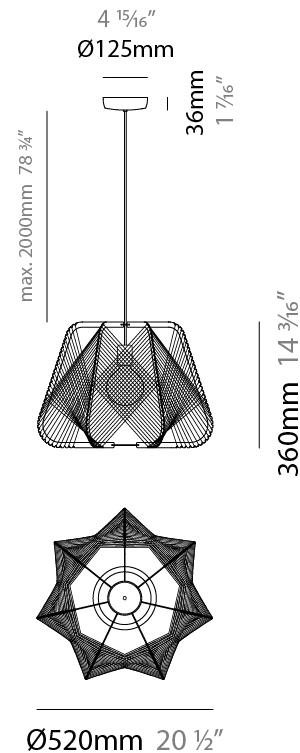

PROJECT	
TYPE	
SPECIFIER	
QUANTITY	
DATE	

ONNA SUSPENSION

D111184-

base number	Finish Options	Finish Options	Finish Options

1. To build a product code in our configurator select the specify button on the base model # product page
2. To build a manual product code on this datasheet choose from the options listed below in blue font and add the suffix to the base model #

GENERAL

Series: Onna
Partner: Ole
Division: Design
Installation: Suspension
Product Type: Pendant
Mounting Location: Ceiling

PHYSICAL

Shape: Abstract
Diameter (mm): 520
Diameter (in): 20 1/2
Height (mm): 360
Height (in): 14 3/16
Max. Overall Height (mm): 2360
Max. Overall Height (in): 95 15/16
Fixture Finish: BEI / BLK / BLU / COG / DGN / GRY / MRN / MOC / MUS / OLV / SIL / STN / TER / WHI
Holder Finish: MWH/MBK/CHR/SNI
Accent Finish: MWH / MBK
Fixture Material: Fabric Cord / Metal
Primary Material: Fabric - Recycled
Cable Details: 2000mm/78 3/4" Transparent Cable

ELECTRICAL

Number of Lamps: 1
Lamp Type: LED Retrofit
Bulb Included: Bulb Not Included
Max. Wattage Per Lamp (W): 20
Lamp Base: E26
Input Voltage (V): 120
Upon Request: 277Vac / GU24

LED

OPTICAL

RATINGS AND CERTIFICATIONS

Certified By: Certified for North American Standards
IP rating: IP20